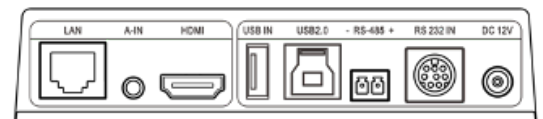

Key Features:

- ☑ Effective Pixels: 1/2.8" HD CMOS, 1080P 2.1 Megapixels
- ☑ Zoom: 20X Optical Zoom f=4.7~94mm
- ☑ Adopt 2D and 3D DNR Motion Estimation Algorithm, Low Noise CMOS Sensor
- ☑ Multiple video output interfaces: Support HDMI, IP, and USB
- ☑ 1080P60/50/30/25, 1080I60/50, 720P60/50 Multiple Video Formats Output
- ☑ Adopt Quiet Motor, Servo Algorithm for PTZ Control, Precise location($\pm 0.01^\circ$)
- ☑ IR Remote Control, RS-232C, RS-485 Control
- ☑ 255 Preset Positions
- ☑ Desktop, Ceiling Mount, Wall Mount

Interface Protocol		
Video Output	HDMI, IP, USB2.0	
Signal System	HDMI	1080p60/50/59.94/30/29.97/25, 720p60/50/59.94/29.97
	IP	1080p30/25/10, 1080i60/50, 720p60/50/30/25
	USB2.0	1080p30, 720p30, 800*600P30, 640*480P30, 240p30, 576p30
Multiple Network Protocols	Support onvif, RTSP and RTMP protocols; Support RTMP push mode and easily link streaming media servers (YouTube & Facebook Live); Support RTP multicast mode and network full command Visca control protocol	
Video Coding	H.264/H.265	
Audio In	1x3.5mm Line In	
Audio Coding Format	AAC, MP3, G711	
Audio Sample Frequency	8000, 16000, 32000, 44100, 48000	
Control Interface	RS-232(8 mini DIN), RS-485 (Pheonix)	
Control Protocol	VISCA, PELCO P/D	
Baud Rate	9600bps, 4800, 2400bps	
USB IN	Connect mouse, keyboard, omnidirectional microphone (with USB2.0 video output)	

Mechanical Parameter	
Pan-Tilt	Horizontal Angle: ±170° (Maximum speed: 100° /s);
	Vertical Angle: -30° to +90° (Maximum speed: 90° /s)
No. of Preset Positions	255
Power Adapter	AC110V-AC220V to DC12V/2A, DC12V(DC11.5-DC12.5V)
Working Temperature	32°F~113°F / 0°C~+45°C
Storage Temperature	14°F~140°F / -10°C~+60°C
Power Consumption	POE 14W & Non POE 12W
Dimensions	6.9"(L) x 5.9"(W) x 6.8"(H) in / 175.5(L) x150(W) x173(H) mm
Weight	0.22lbs / 1000g
Casing Color	Black
Accessories	AC Power Adapter, IR Remote Commander, Ceiling Bracket, User Manual