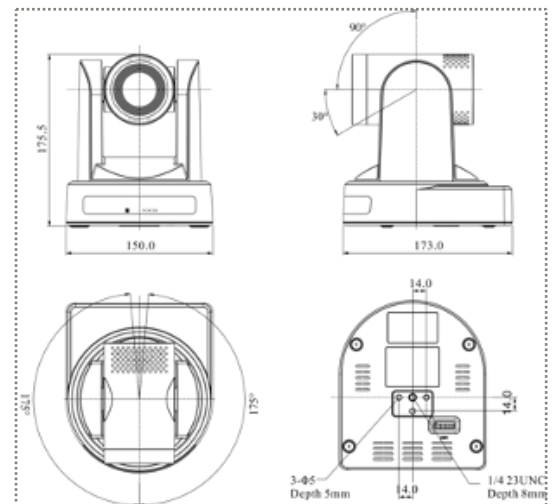

HDP20xU2 – High Def PTZ Camera 20x Zoom

HDP20xU2 is a High-definition PTZ Camera with 20x the optical zoom. It includes simultaneous USB 2.0, HDMI, & IP signal outputs and features Tri-Brid Technology with a RTMP Streaming Engine. Creating superior video quality, it's equipped versatile functions suit every classroom, hospital, or business.

Key Features:

- ☑ Effective Pixels: 1/2.8" HD CMOS, 1080P 2.1 Megapixels
- ☑ Zoom: 20X Optical Zoom f=4.7~94mm
- ☑ Adopt 2D and 3D DNR Motion Estimation Algorithm, Low Noise CMOS Sensor
- ☑ Multiple video output interfaces: Support HDMI, IP, and USB
- ☑ 1080P60/50/30/25, 1080I60/50, 720P60/50 Multiple Video Formats Output
- ☑ Adopt Quiet Motor, Servo Algorithm for PTZ Control, Precise location($\pm 0.01^\circ$)
- ☑ IR Remote Control, RS-232C, RS-485 Control
- ☑ 255 Preset Positions
- ☑ Desktop, Ceiling Mount, Wall Mount

Optical Parameter	
Sensor	HD 1/2.8" Exmore CMOS
Effective Pixels	2.1 Megapixels
Resolution	1080P60/50/59.94/30/29.97/25, 720P60/50/59.94/29.97
Optical Lens	20X Optical Zoom f=4.7~94mm, 12x Digital Zoom
Horizontal View Angle	3.2° (T) -55.8° (W)
Minimum Illumination	Colour : 0.1Lux, B&W : 0.01Lux
White Balance	Auto/Indoor/Outdoor/CCT/ATW/Manual
Exposure Control	Auto/SAE/AE/Manual
Supported Feature	Gain, WDR, BLC
Noise-Signal Ratio	≥52db

Mechanical Parameter	
Pan-Tilt	Horizontal Angle: ±170° (Maximum speed: 100° /s);
	Vertical Angle: -30° to +90° (Maximum speed: 90° /s)
No. of Preset Positions	255
Power Adapter	AC110V-AC220V to DC12V/2A, DC12V(DC11.5-DC12.5V)
Working Temperature	32°F~113°F / 0°C~+45°C
Storage Temperature	14°F~140°F / -10°C~+60°C
Power Consumption	POE 14W & Non POE 12W
Dimensions	6.9"(L) x 5.9"(W) x 6.8"(H) in / 175.5(L) x150(W) x173(H) mm
Weight	0.22lbs / 1000g
Casing Color	Black
Accessories	AC Power Adapter, IR Remote Commander, Ceiling Bracket, User Manual